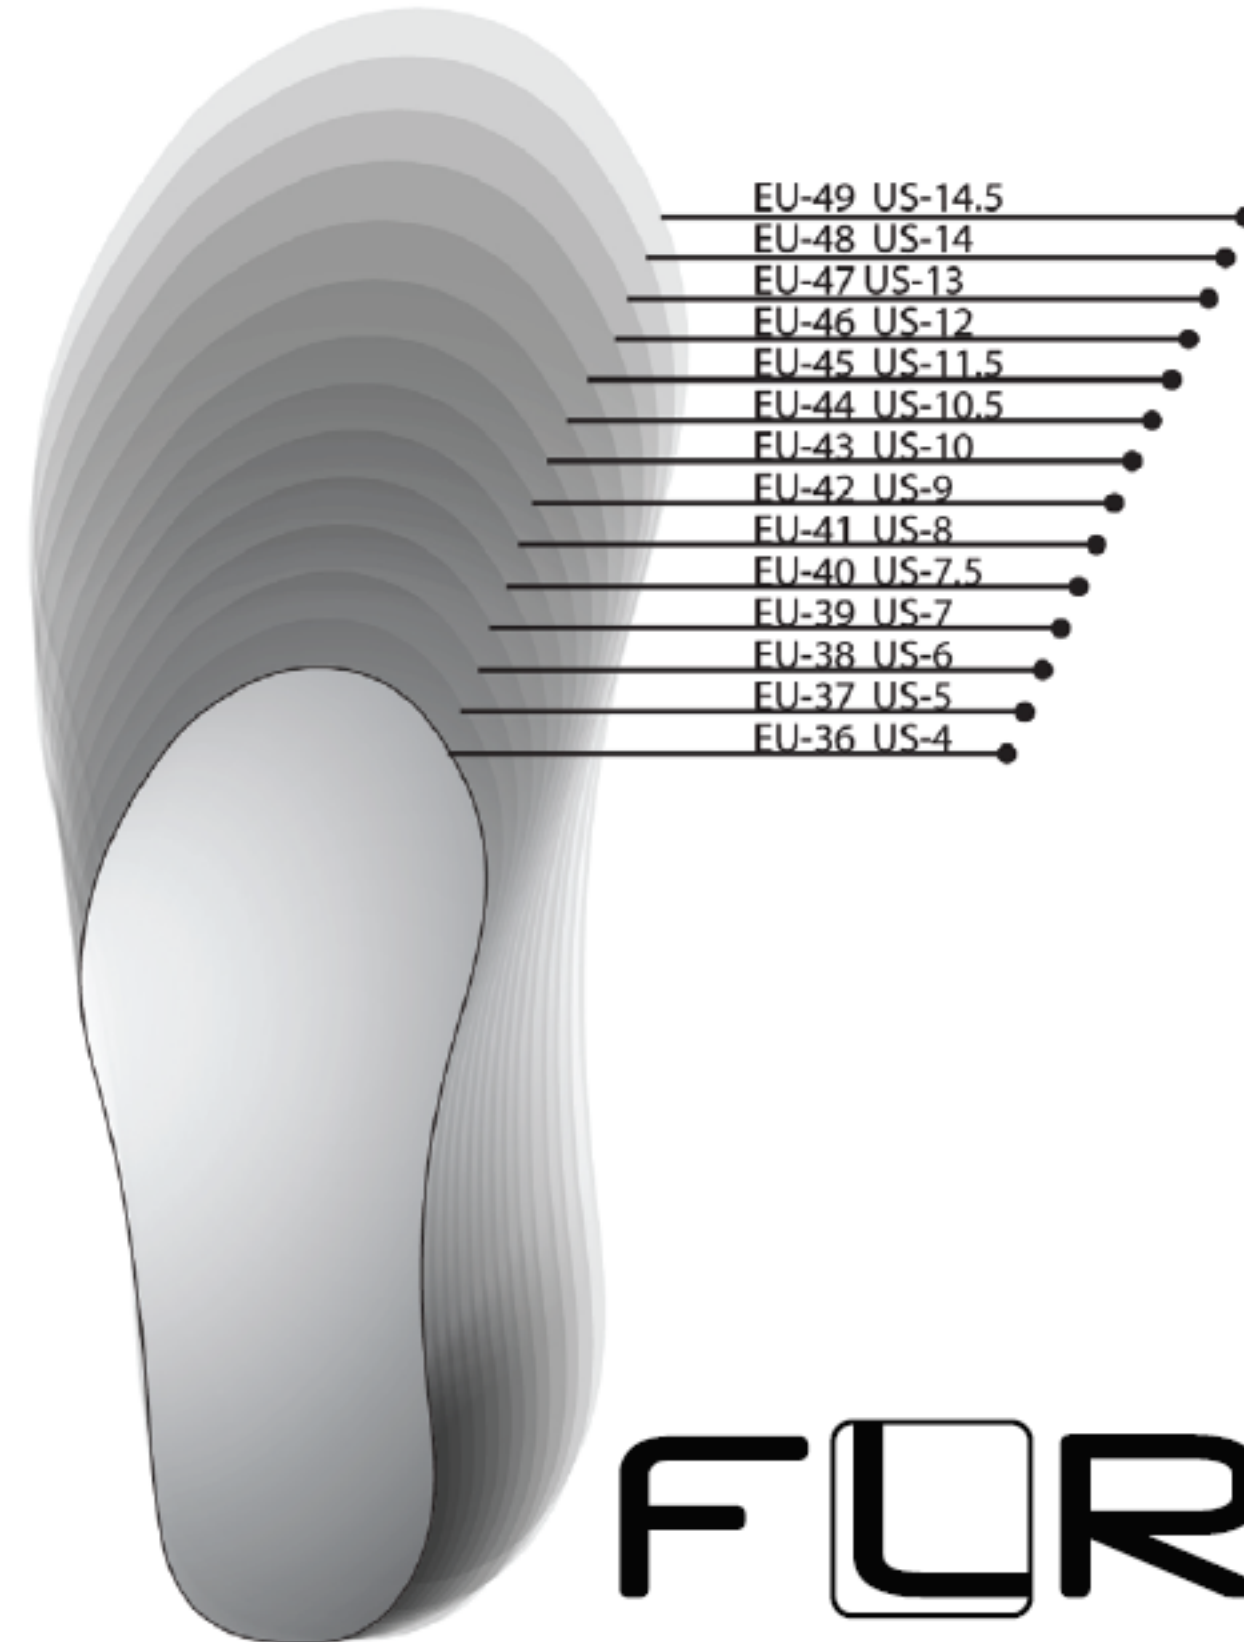

SIZING

F-22/F-75/F-65/F-15
F-55/F-35/F-121/Defender

EU	US	CM	UK
41	8	26.3	7
42	9	27	8
43	10	27.6	9
44	10.5	28.3	9.5
45	11.5	29	10.5
46	12	29.6	11
47	13	30.3	12
48	14	30.9	13
49	14.5	31.6	13.5

F-XX/F95X

EU	US	CM	UK
40	7.5	25.6	6.5
41	8	26.3	7
42	9	27	8
43	10	27.6	9
44	10.5	28.3	9.5
45	11.5	29	10.5
46	12	29.6	11
47	13	30.3	12

WOMEN'S-
F-65/F-15/F-55
F-35/Energy

EU	US	CM	UK
36	6	23.0	3
37	7	23.6	4
38	7.5	24.3	5
39	8.5	25	6
40	9	25.6	6.5
41	10	26.3	7
42	10.5	27	8

Bushmaster/PRO
Rexton/Energy/AFX/PRO

EU	US	CM	UK
38	6	24.3	5
39	7	25	6
40	7.5	25.6	6.5
41	8	26.3	7
42	9	27	8
43	10	27.6	9
44	10.5	28.3	9.5
45	11.5	29	10.5
46	12	29.6	11
47	13	30.3	12