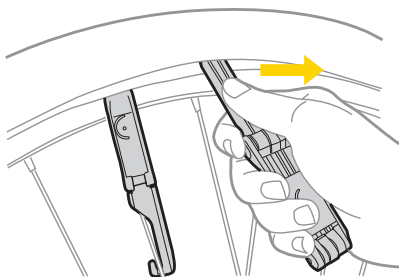

Neoprene case included

Using Tire Levers

NOTE

Lubricate and maintain Mini 9 Pro with teflon based lubricant when needed. To prevent rusting, keep Mini 9 Pro dry.

WARRANTY

2-year Warranty: All mechanical components against manufacturer defects only.