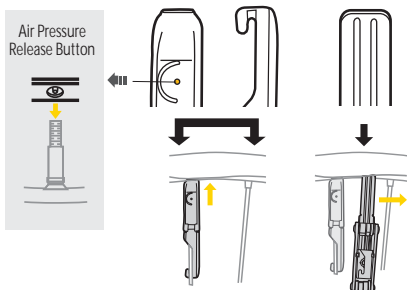

Neoprene case included

Using Tire Levers

NOTE

Lubricate and maintain Mini 9 Pro with teflon based lubricant when needed. To prevent rusting, keep Mini 9 Pro dry.

WARRANTY

2-year Warranty: All mechanical components against manufacturer defects only.