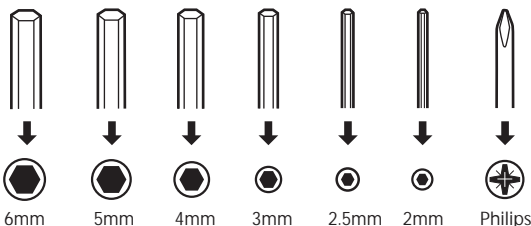

Neoprene case included

Using Tire Levers

NOTE

Lubricate and maintain Mini 9 Pro with teflon based lubricant when needed. To prevent rusting, keep Mini 9 Pro dry.

WARRANTY

2-year Warranty: All mechanical components against manufacturer defects only.