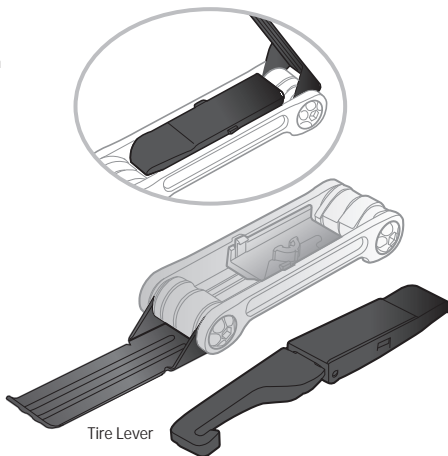

Neoprene case included

Using Tire Levers

NOTE

Lubricate and maintain Mini 9 Pro with teflon based lubricant when needed. To prevent rusting, keep Mini 9 Pro dry.

WARRANTY

2-year Warranty: All mechanical components against manufacturer defects only.